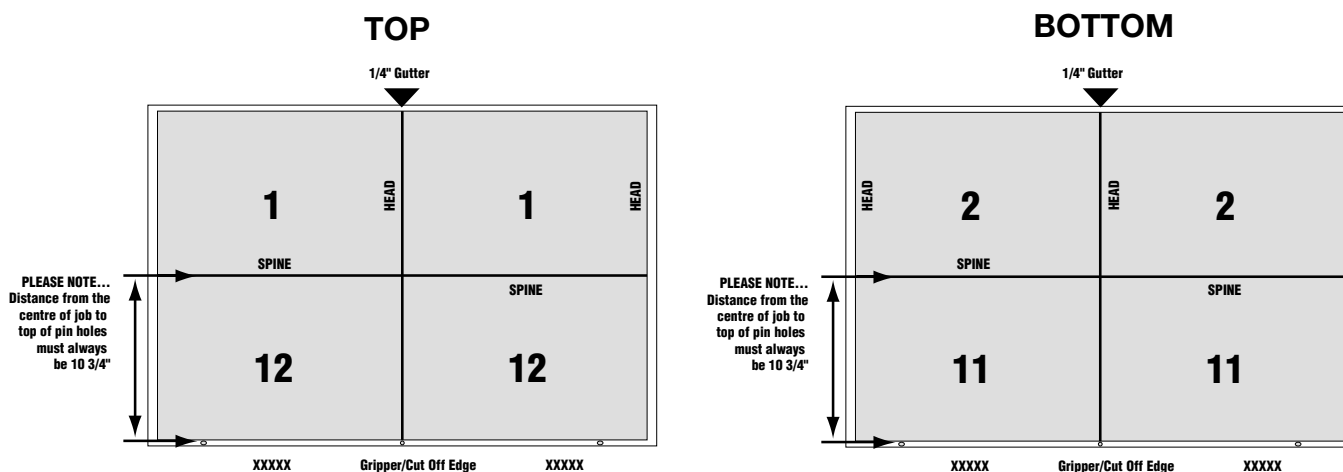

Apex Trade Web Film Specifications

Twelve (12) Page - Self Cover - 8 3/8 x 11

Form #1 (consists of 1 - 4 page, 2 up, sheeted)

Form #2 (consists of 1 - 8 page, folded)