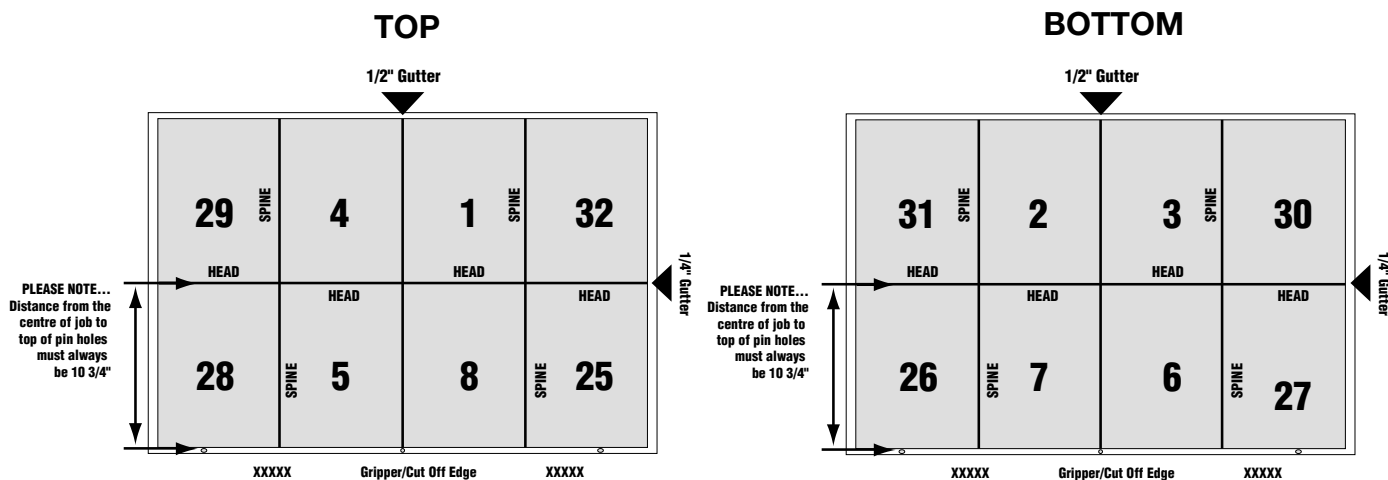

Apex Trade Web Film Specifications

Thirty Two (32) Page Digest - 5 3/8 x 8 3/8

Consists of - 2 folded, 16 page forms

Form #1

Form #2