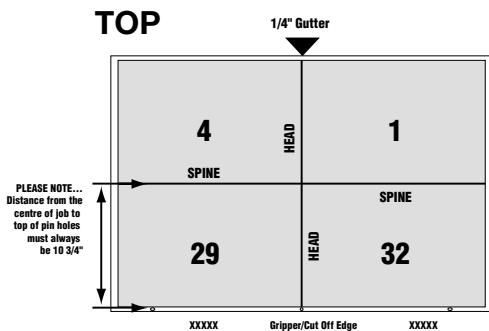

Apex Trade Web Film Specifications

Thirty Two (32) Page Self Cover - 8 3/8 x 11

Consists of - 4 folded, 8 page forms

Form #1

Form #2

Form #3

Form #4