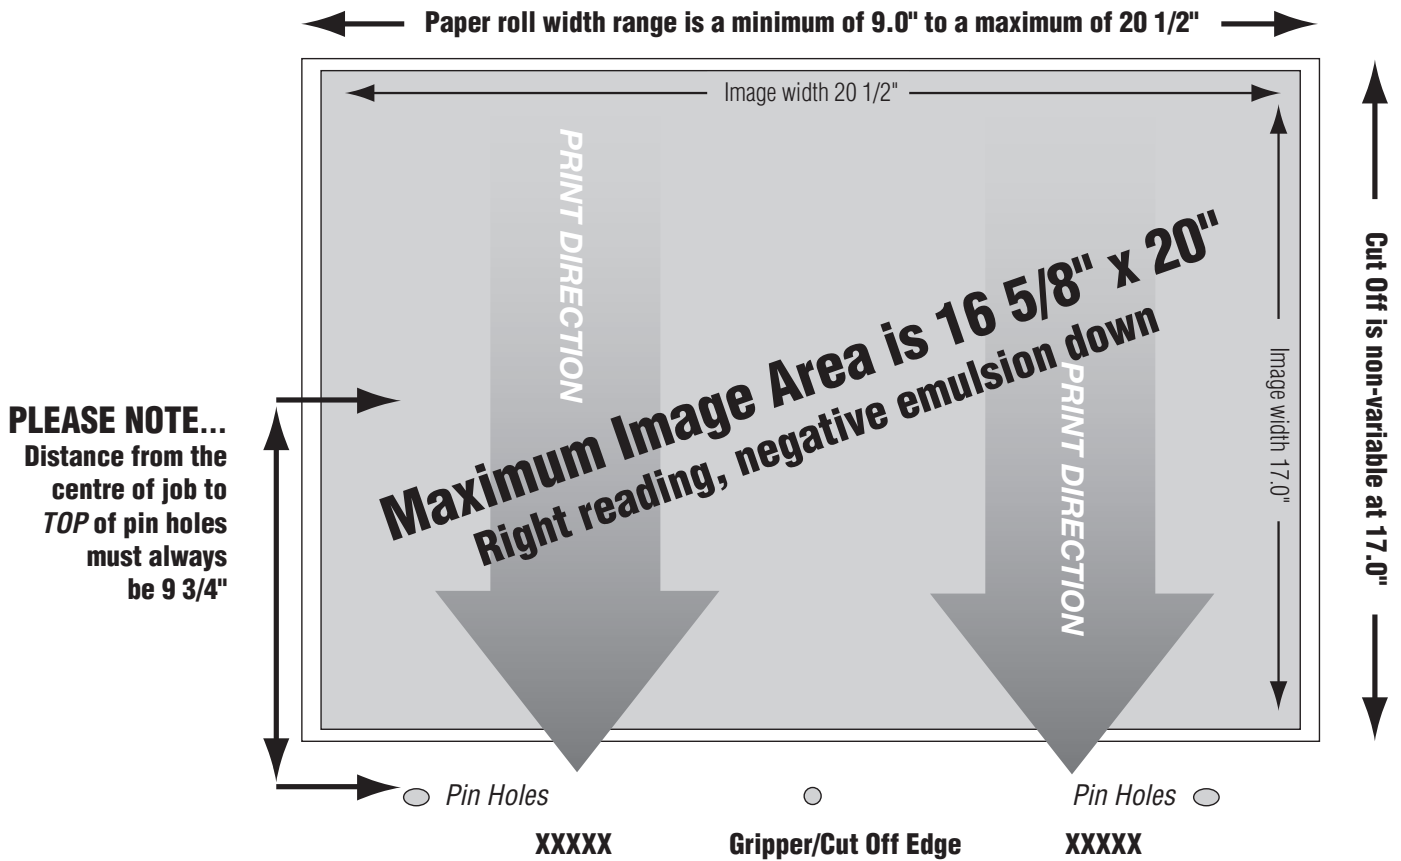

## Apex Trade Web 17" Cold-Set Film Specifications

### Overall Film Specs/Maximum Image Area

### Overall Film Specifications

- ▷ Roll Width Range ...Minimum 9" to Maximum 20 1/2"
- ▷ Maximum Image ...16 5/8" x 20" or 1/2" less than roll width
- ▷ The "cut-off" is ...17.0"
- ▷ Top edge of pin holes to centre of job ...MUST BE 9 3/4"
- ▷ Backed up... ...DYLUX
- ▷ Pattern perforation... ...Requires separate film positive
- ▷ Line Screen... ...133 with elliptical dot, total ink weight 300-320