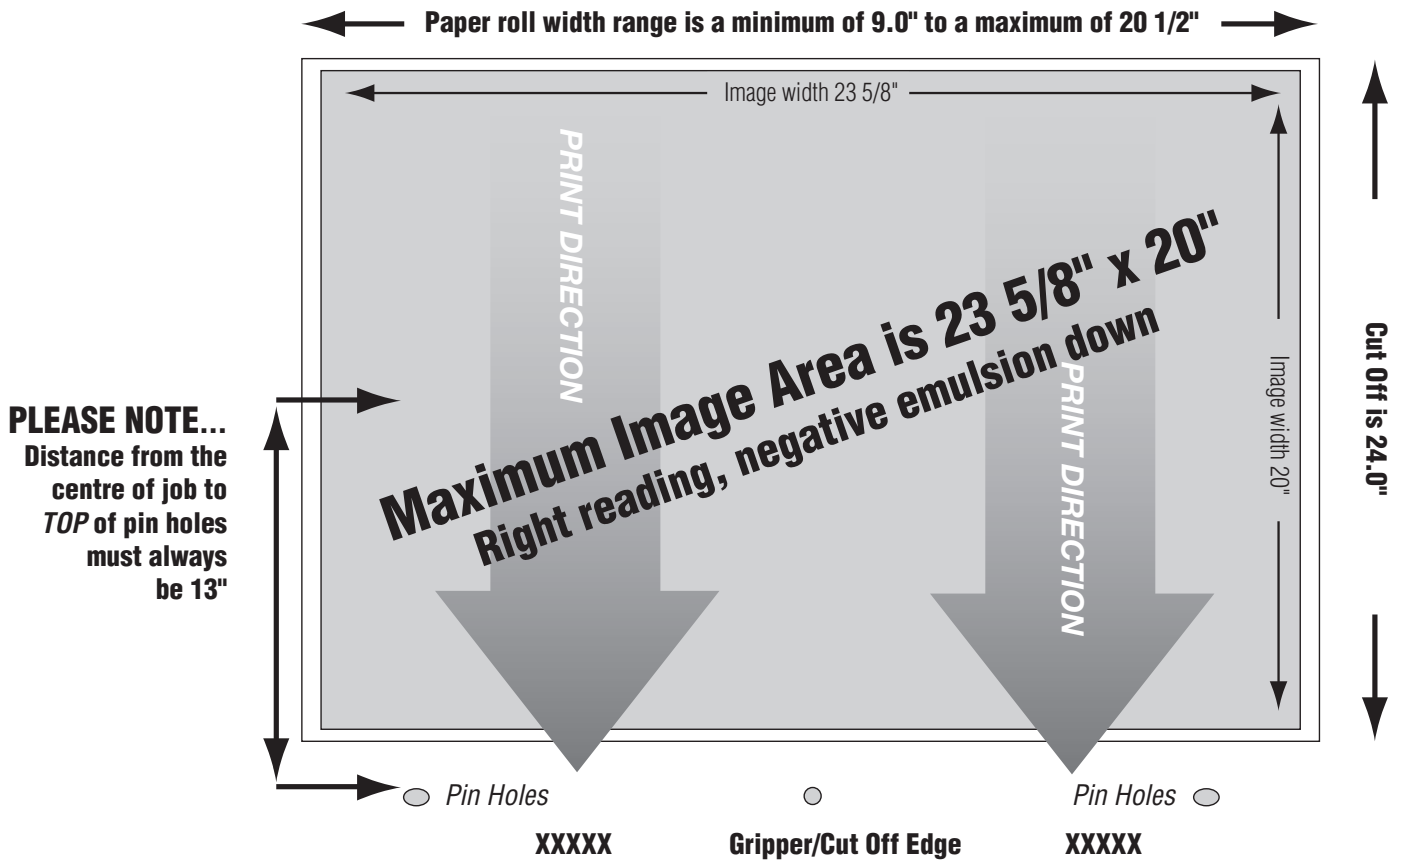

Apex Trade Web 24" Cold-Set Film Specifications

Overall Film Specs/Maximum Image Area

Overall Film Specifications

- ▷ Roll Width Range ...Minimum 11" to Maximum 20 1/2"
- ▷ Maximum Image ...23 5/8" x 20" or 1/2" less than roll width
- ▷ The "cut-off" is ...24"
- ▷ Top edge of pin holes to centre of job ...**MUST BE 13"**
- ▷ Backed up... ...**DYLUX**
- ▷ Pattern perforation... ...**Requires separate film positive**
- ▷ Line Screen... ...**133 with elliptical dot, total ink weight 300-320**