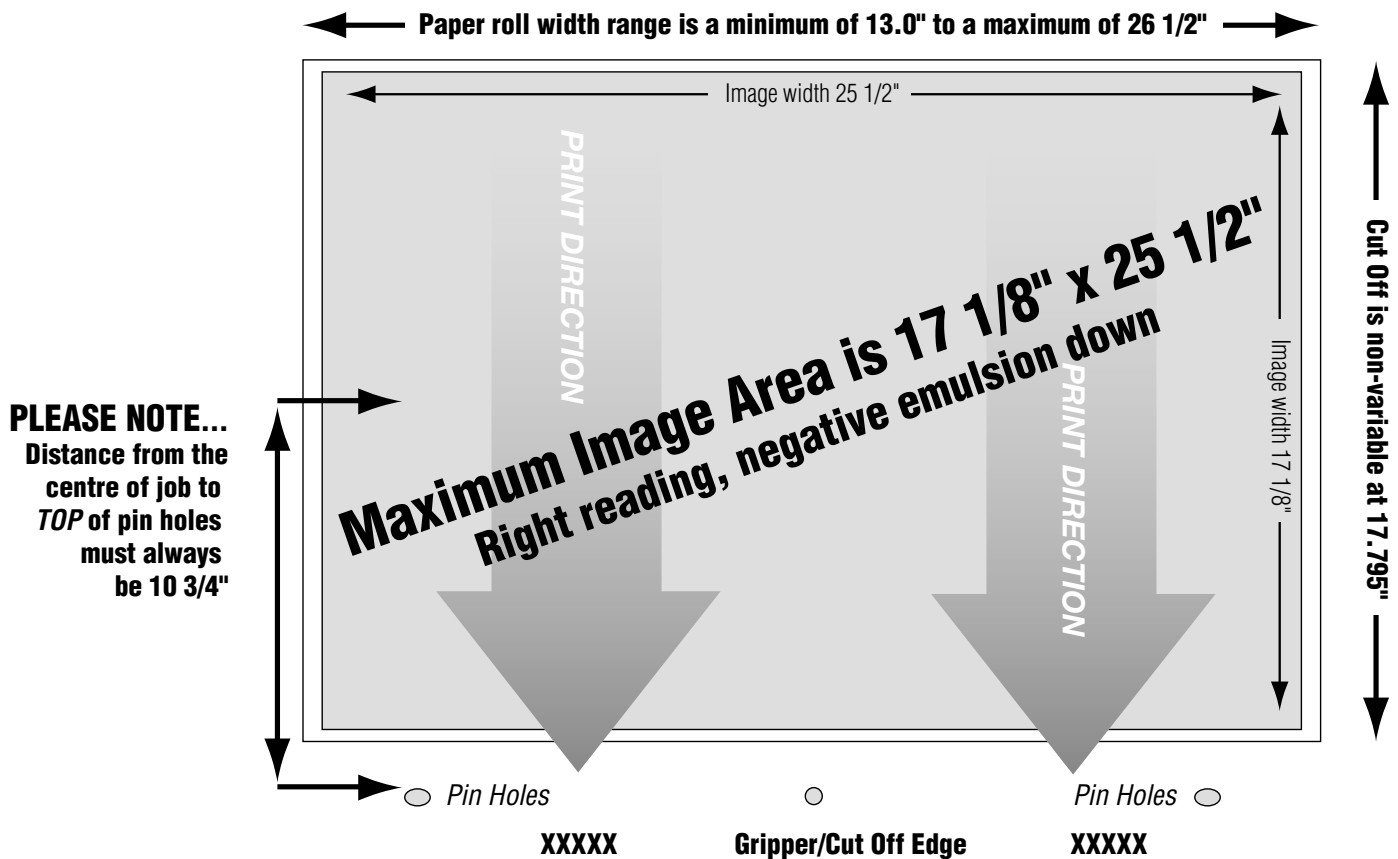

### Overall Film Specs/Maximum Image Area

### Overall Film Specifications

- ▷ Roll Width Range ...Minimum 13" to Maximum 26 1/2"
- ▷ Maximum Image ...17 1/8" x 25 1/2"
- ▷ The "cut-off" is ...non-variable at 17.795"
- ▷ Top edge of pin holes to centre of job ...MUST BE 10 3/4"
- ▷ Backed up... ...DYLUX
- ▷ Pattern perforation... ...Requires separate film positive
- ▷ Re-moistenable glue or latex... ...Requires separate film negative